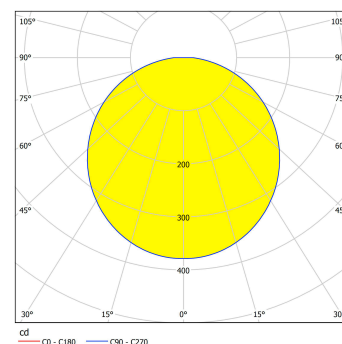

Project _____

Notes _____

Amount _____

Date _____

PANDELLA PRO mirror light 66245

PRODUCTSHEET

Technical Information

Material number	66245
Type	mirror light
Max.Watt incl.transformer/driver	15W
Illuminant Type (1)	LED
Lumen with Cover	1316
Kelvin Complete	4000K
Glass/Shade Material	plastic
Function	LED not replaceable
Operation Voltage	220-240V,50/60Hz
Article Length (in mm/in)	900
Article Height (in mm/in)	40
Article Overhang (in mm/in)	160
Protection Degree	IP44
Protection Class	2
Net Weight (in kg)	0.39
Colour Tolerance (LED, SDCM)	<6
Enclosure Material	aluminium, plastic
Enclosure Colour	chrome, silver
lifetime (Lx)	L70
Nominal Lifetime (in h)	25000
Serial name	PANDELLA PRO